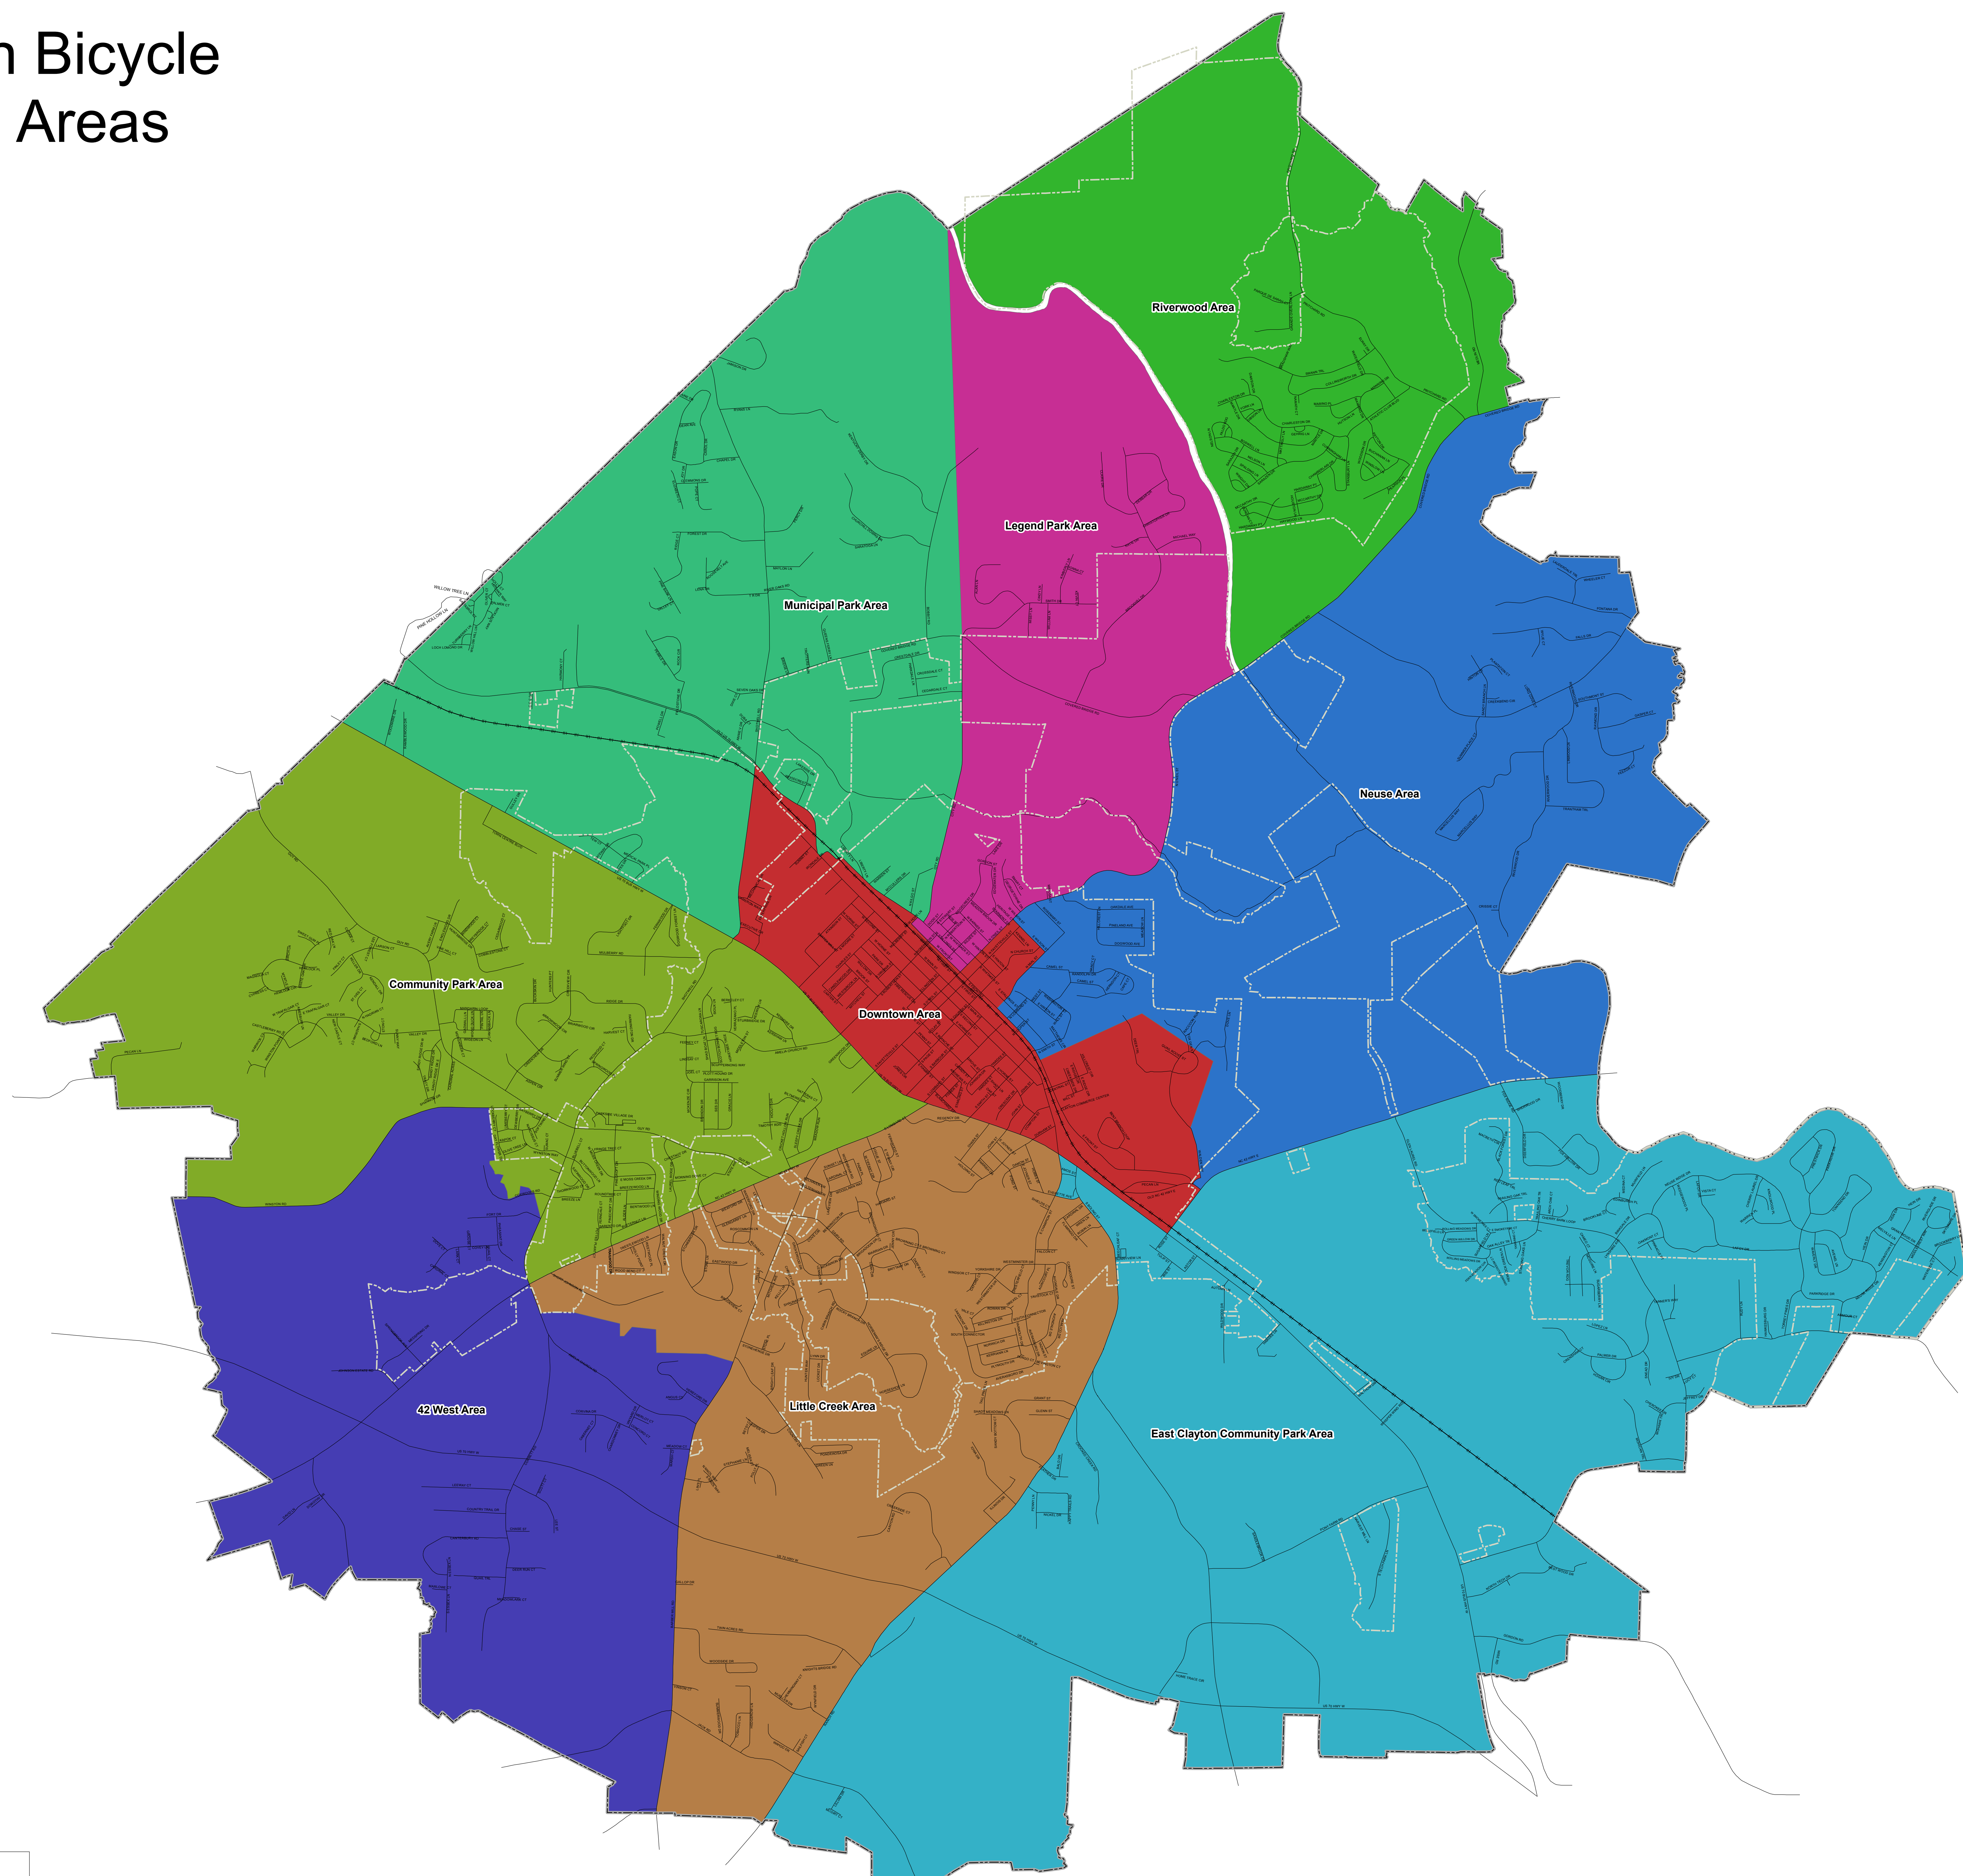

Clayton Bicycle Plan Areas

Legend

- Clayton Town Limits
- ETJ
- Roads
- Railroads
- 42 West Area
- Community Park Area
- Downtown Area
- East Clayton Community Park Area
- Legend Park Area
- Little Creek Area
- Municipal Park Area
- Neuse Area
- Riverwood Area